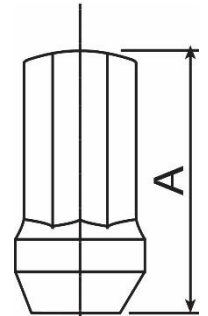

#### Features & Specifications

- 19 mm Hex Head - Industry Preferred Size
- 60° Tapered Seat - Bulge Type
- 45 mm Overall Length (Spec A)
- Easier Access with Wheel Brace

Perfect for all Caravan and Trailer Applications

**Available Now**

Caravan & Trailer Wheel Nuts

**Available Now**

Part Numbers:

402-205

402-205B

Chrome  
Black

### ALSO CHECK OUT OUR NEW LOAD RATED CARAVAN & TRAILER WHEEL RANGE

Dakar 15x6.5, 16x8

Raptor 15x6.5, 16x8

Renegade 15x6.5, 16x8

VISIT: [CSADIRECT.COM.AU](http://CSADIRECT.COM.AU)